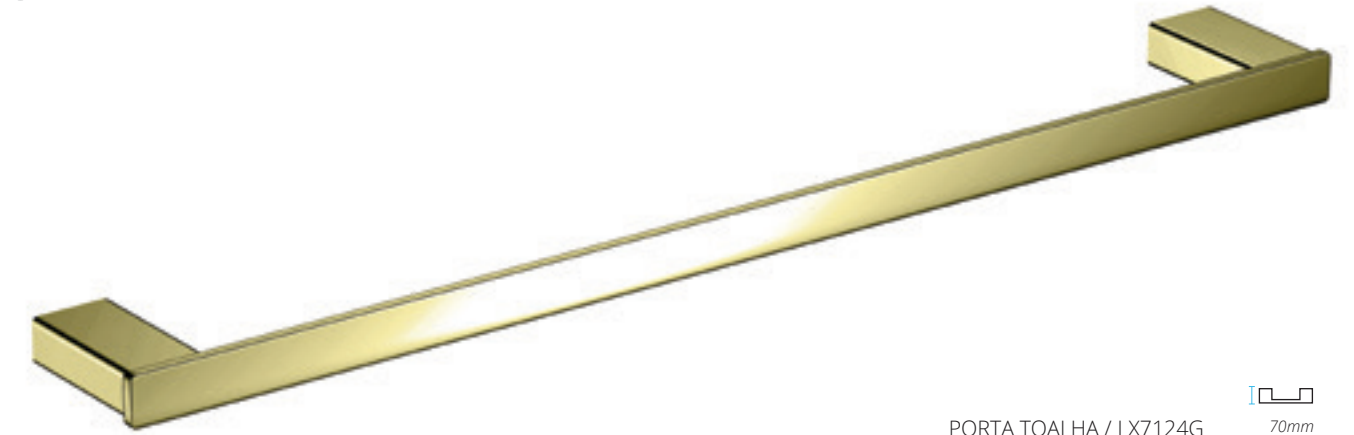

LEXXA ACESSÓRIOS

LINHA 71

ROSE GOLD

GOLD

PORTA TOALHA / LX7124RG 70mm 610mm

PORTA TOALHA / LX7124G 70mm 610mm

PORTA TOALHA DUPLO / LX7122RG 120mm 610mm

PRATELEIRA / LX7163RG 120mm 500mm

PORTA TOALHA DUPLO / LX7122G 120mm 610mm

PRATELEIRA / LX7163G 120mm 500mm

PORTA TOALHA ROSTO / LX7161RG 60mm 250mm

PAPELEIRA / LX7160RG 70mm 165mm

PORTA TOALHA ROSTO / LX7161G 60mm 250mm

PAPELEIRA / LX7160G 70mm 165mm