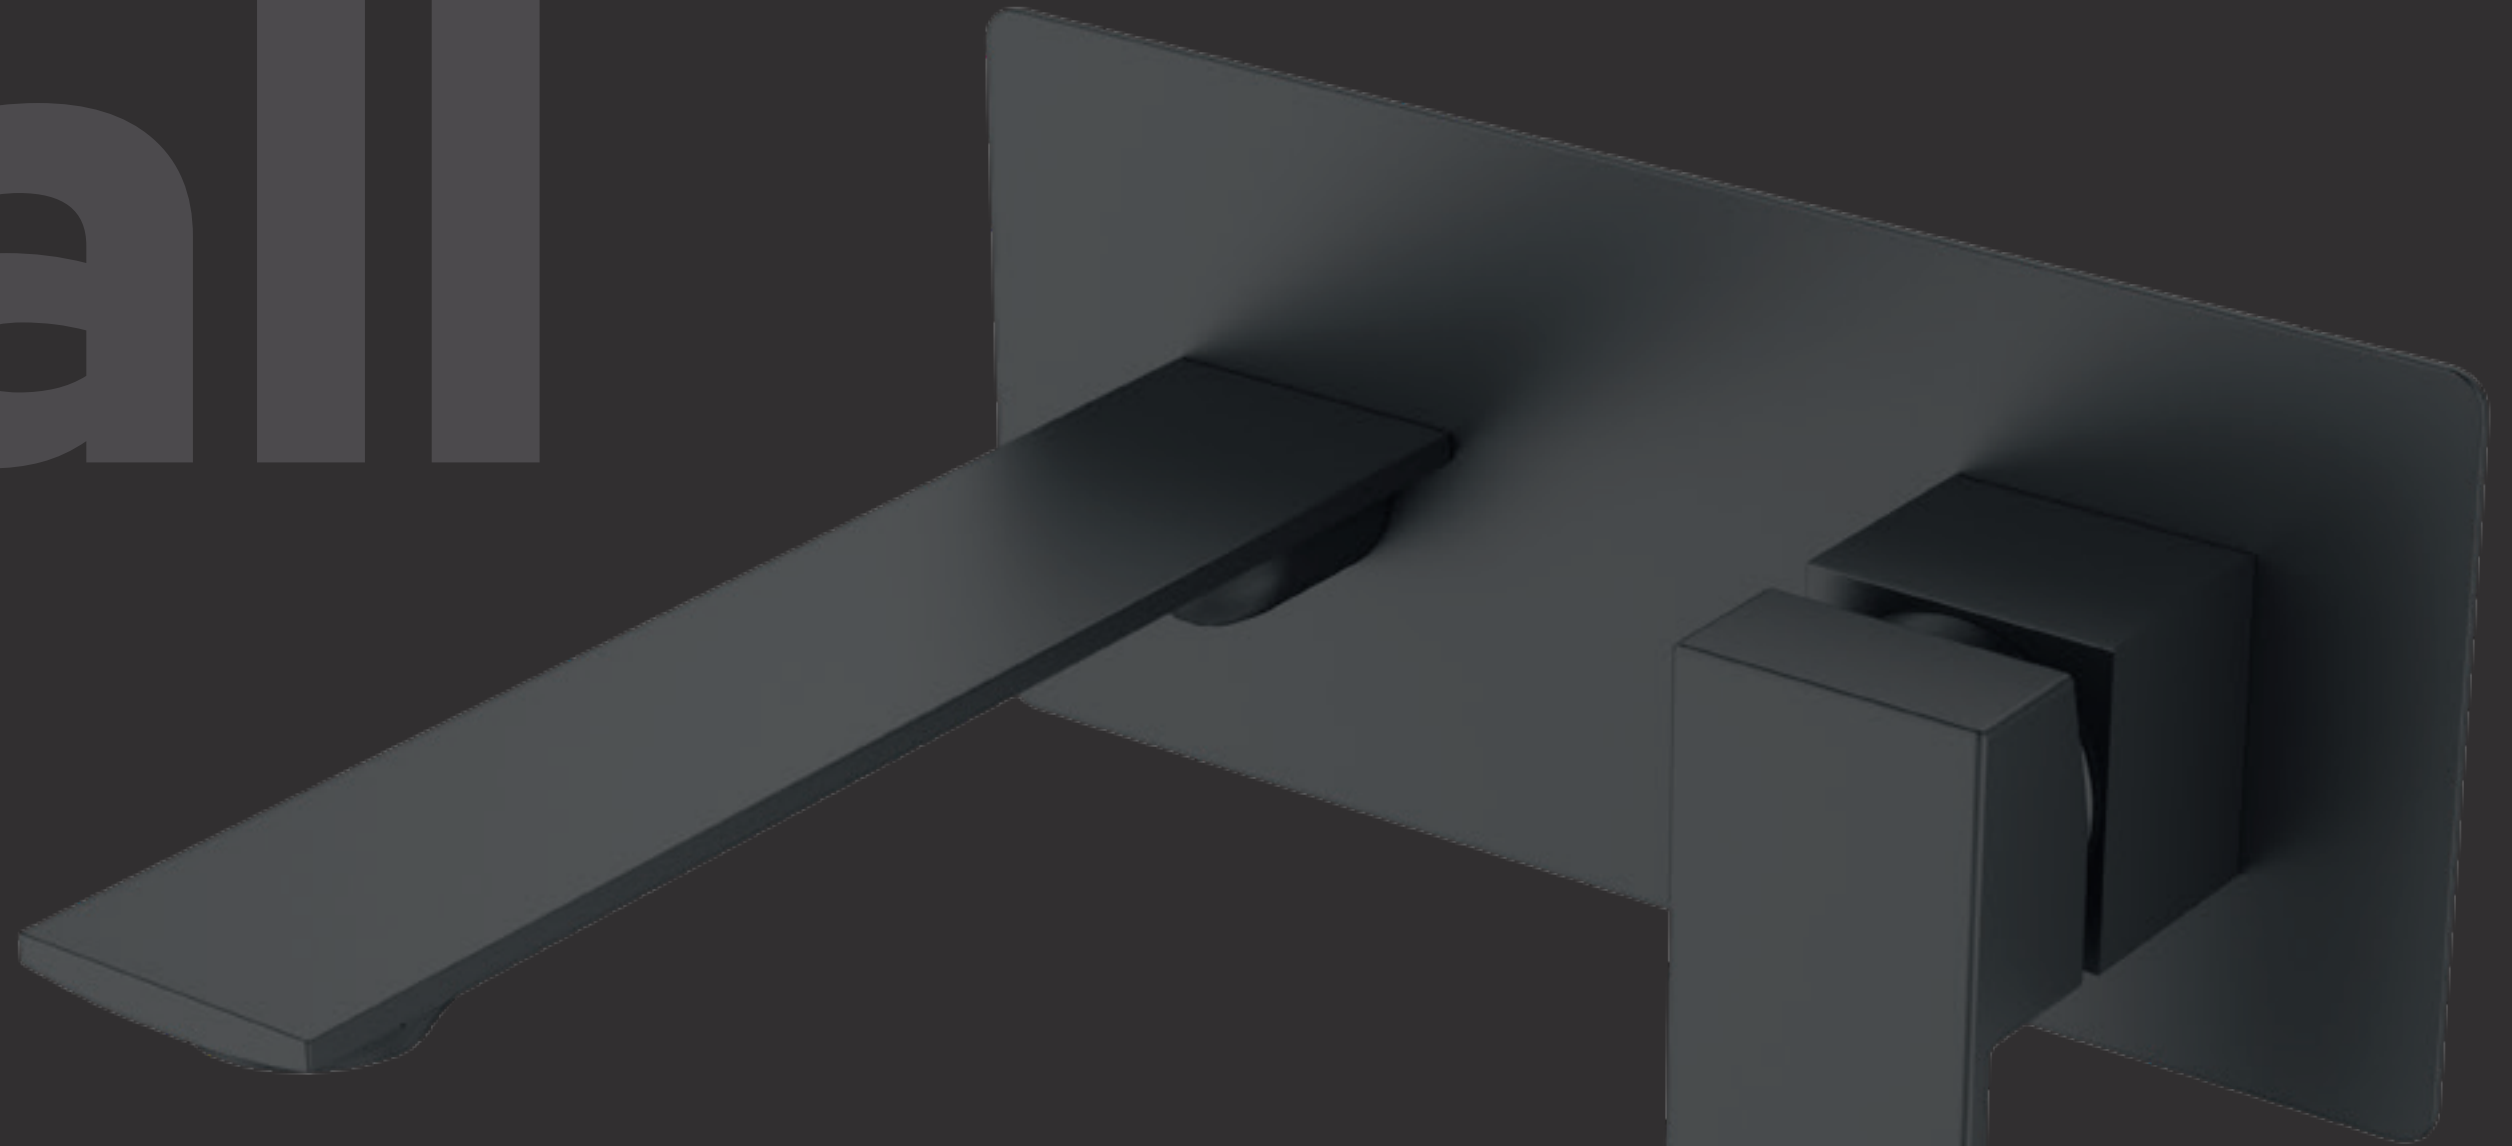

LEXXA BANHEIRO

wall

LX2293 / Misturador de parede

Pressão / Vazão: 5MCA - 6 lts p/min

Cartucho: CC7025 / 25mm

Faça o download do manual técnico scanando este QR code

LX2293B
BLACK MATTE

LX2293
CHROMED

LX2293GF
GRAPHITE

LX2293RG
ROSE GOLD

LX2293G
GOLD